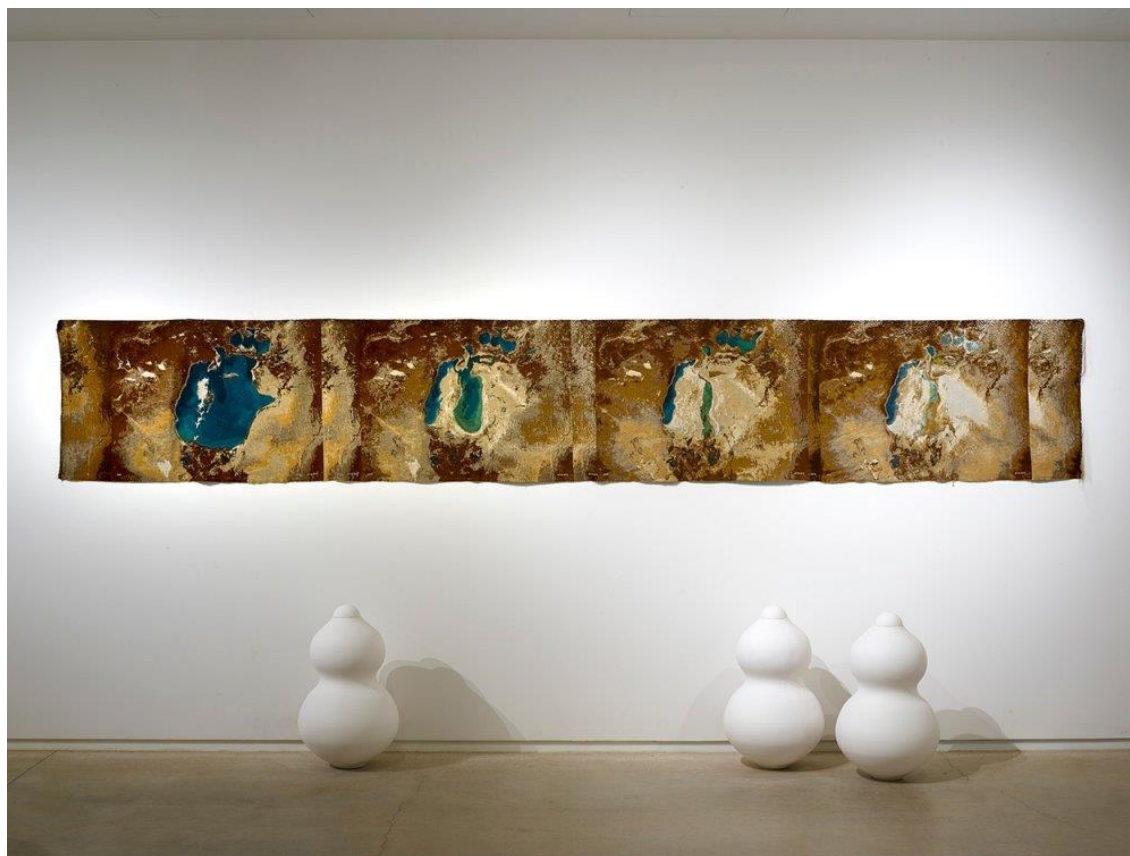

Anton Ginzburg
ML CRSH, 2021
HD video
Dimensions variable

Anton Ginzburg
Aral Sea Tapestry, 2013
Cotton, silk, golden thread
26.5 x 162 in
66 x 412 cm

Anton Ginzburg
Film Forms, 2021
HD video, 3' loop
Dimensions variable

Anton Ginzburg
Walking the Sea, 2013
HD video
Dimensions Variable

Anton Ginzburg

Whirling vases, 2013

3 plaster and 1 nickel plated copper sculptures

24 x 16 inches (each)

61 x 40.6 cm (each)

Predator

137mm x 227mm x 264mm

Anton Ginzburg

Predator, 2024

13.7 x 22.7 x 26.4 cm

5 1/2 x 9 x 10 1/2 in

Trainspotting

192mm x 218mm x 237mm

10

Anton Ginzburg
Trainspotting, 2024
19.2 x 21.8 x 23.7 cm
7 1/2 x 8 1/2 x 9 1/2 in